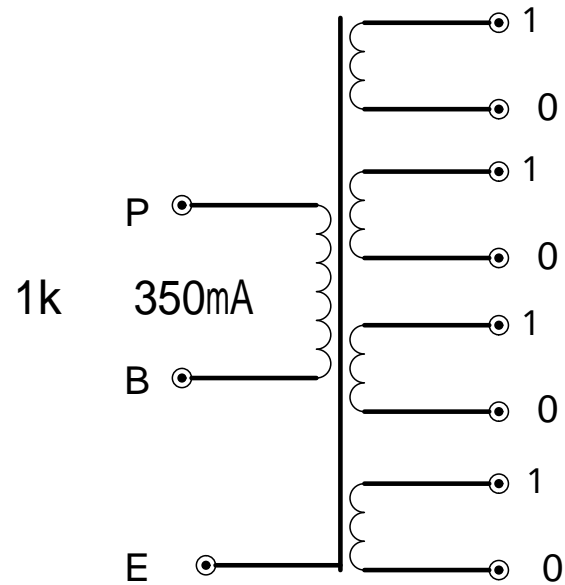

# ST-201A

直列・並列接続の組み合わせで

0, 1, 4, 9, 16

TITLE		DRAWING_No.	
		ST-201A	
SHEET	DATE	DESIGN	trial electric
/			