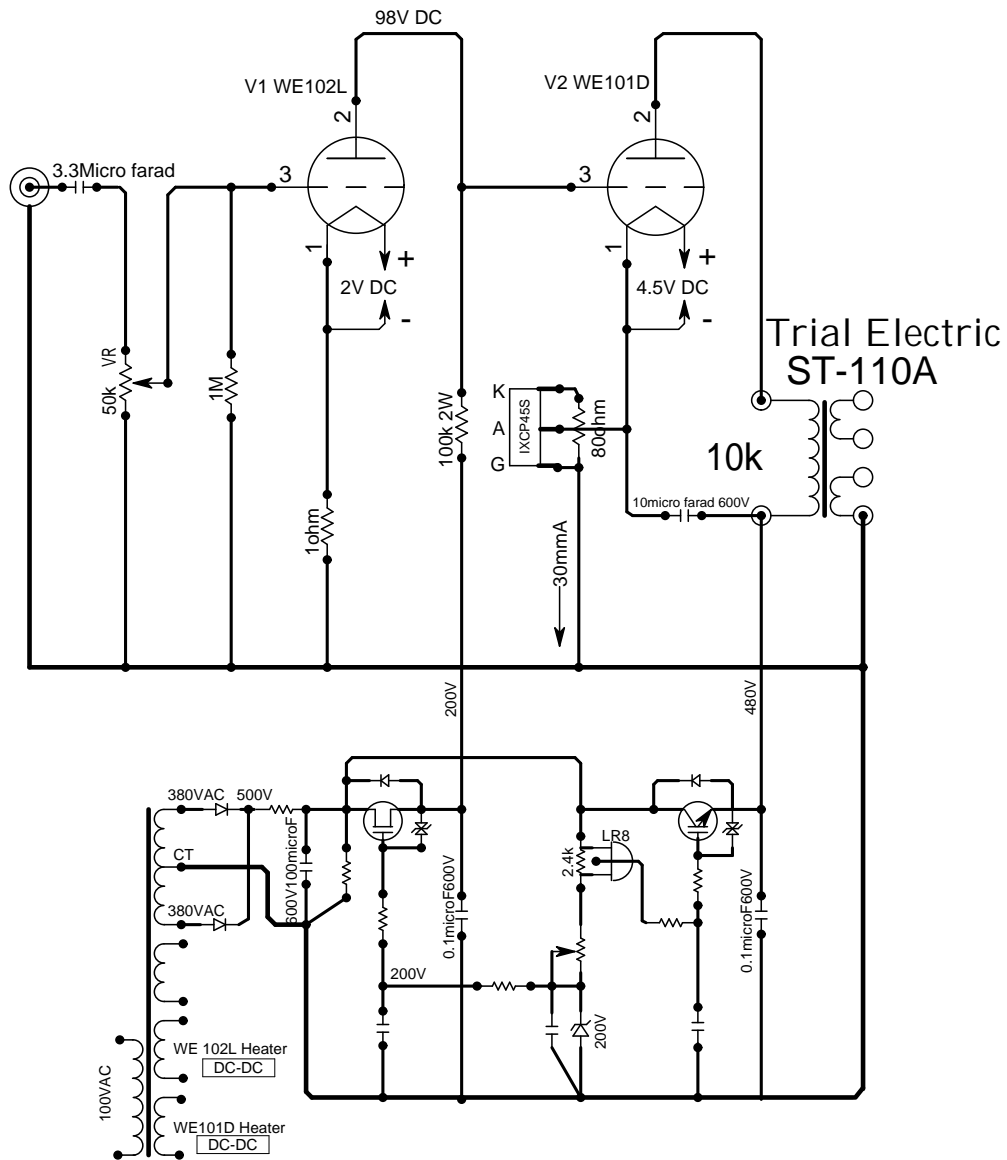

# WE102L WE101D Single monaural amplifier

TITLE		DRAWING_No.	
		WE102L WE101D	
SHEET	DATE	DESIGN	Trial Electric
/			