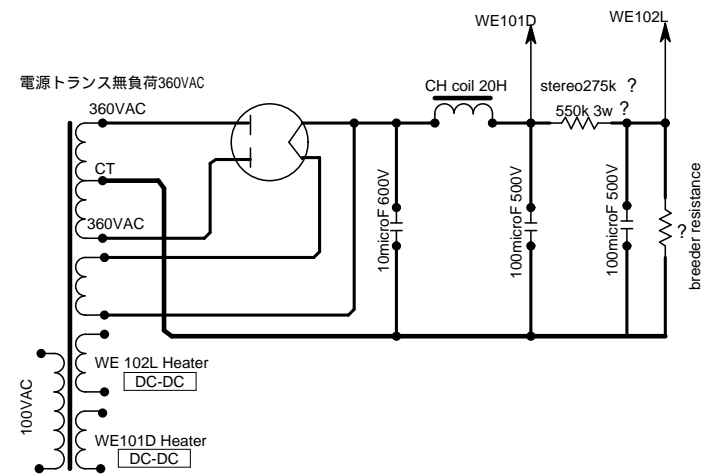

# WE102L WE101D Single monaural amplifier

TITLE		DRAWING_No.	
		WE102L WE101D	
SHEET	DATE	DESIGN	Trial Electric
/			