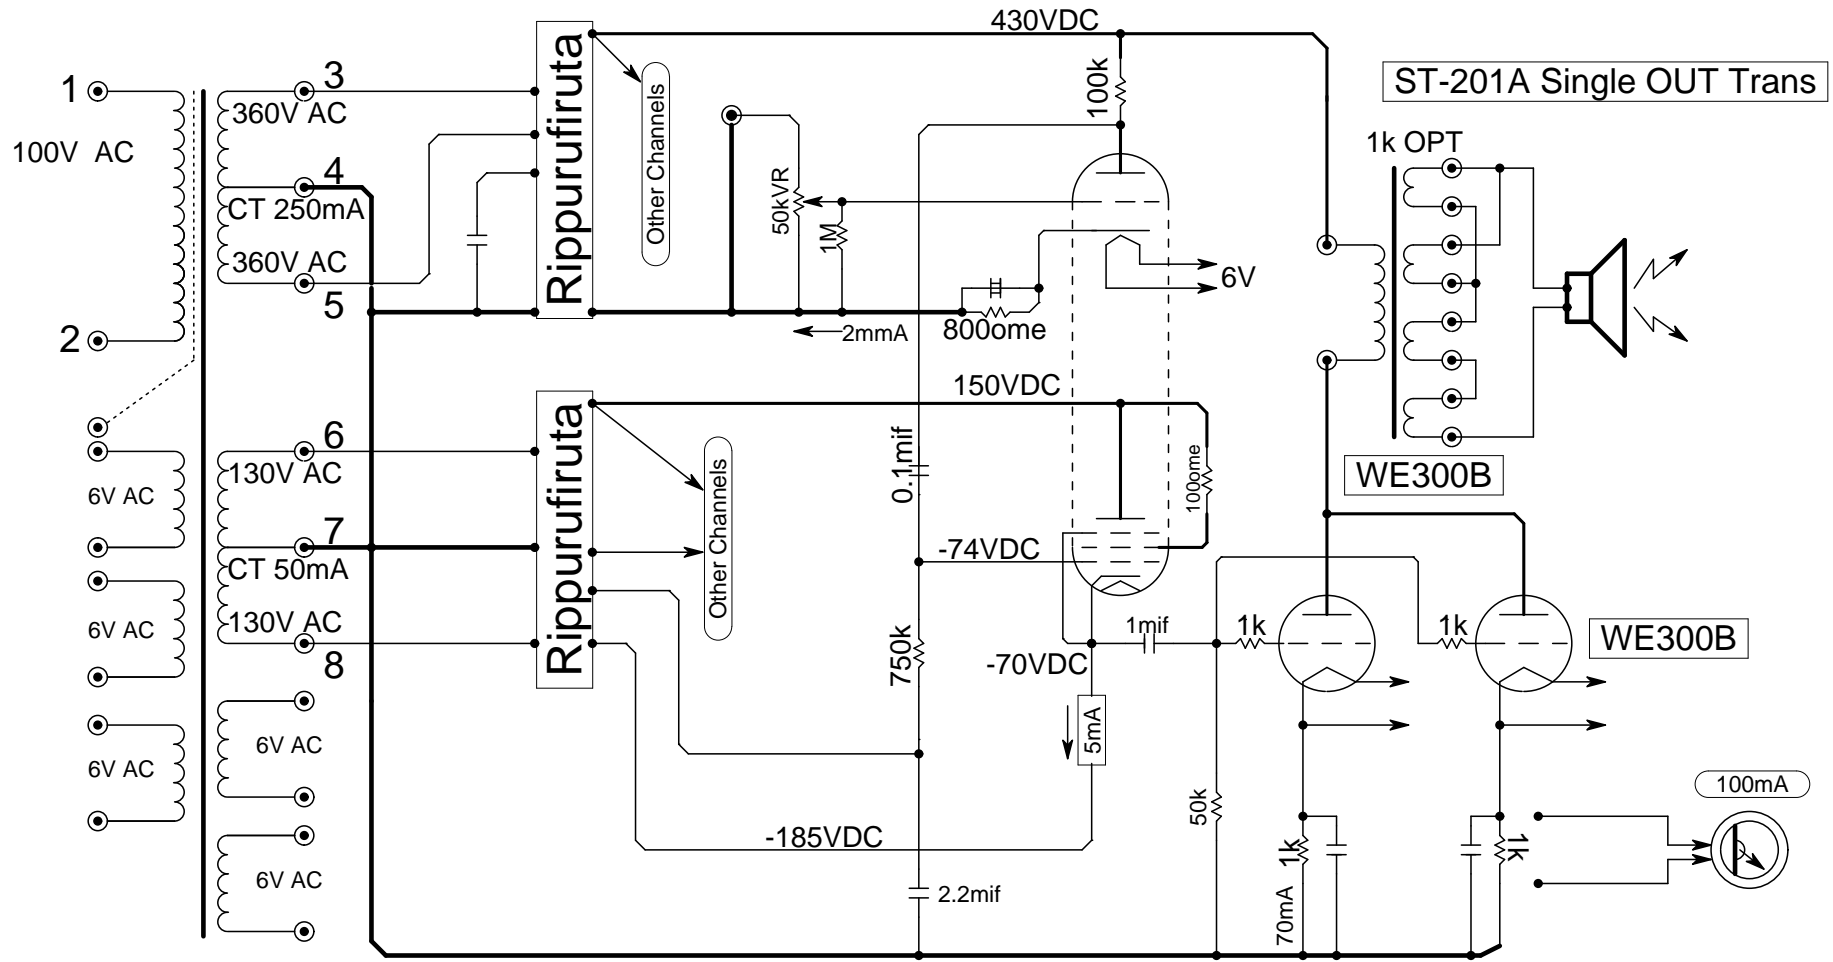

WE300B Prototype Parallel Single Amp

TITLE		DRAWING_No.	
		WE300B Prototype Parallel Single Amp	
SHEET	DATE	DESIGN	Trial Electric